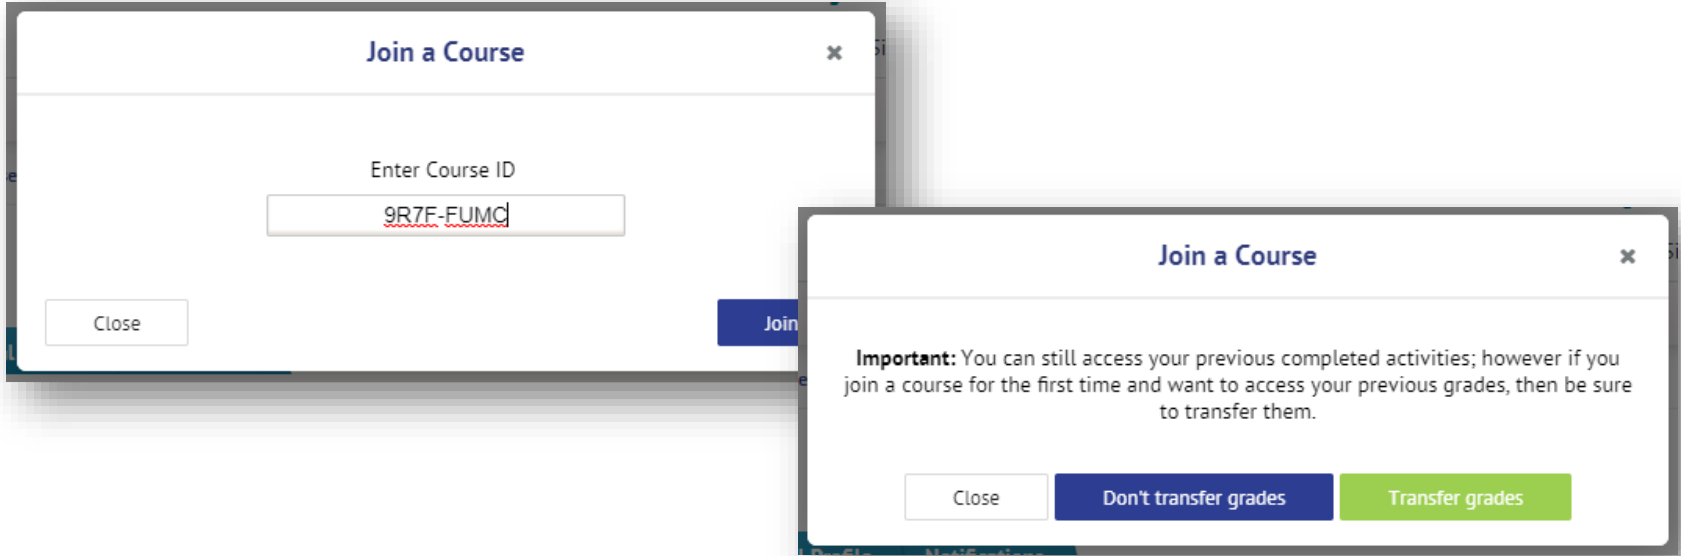

MyEnglishLab: Sanal Sınıfa Kayıt

Açılan pencerede **Enter Course ID** alanına öğretmeninizin sizlerle paylaştığı Course ID'yi giriniz ve **Join** butonuna tıklayınız.

Sonraki pencerede;

Eğer yıl içerisinde sınıf değiştiriyorsanız ve önceden yaptığınız alıştırmaların sonuçları yeni sınıfınıza aktarılmasını istiyorsanız, **Transfer Grades** butonuna tıklayarak devam ediniz.